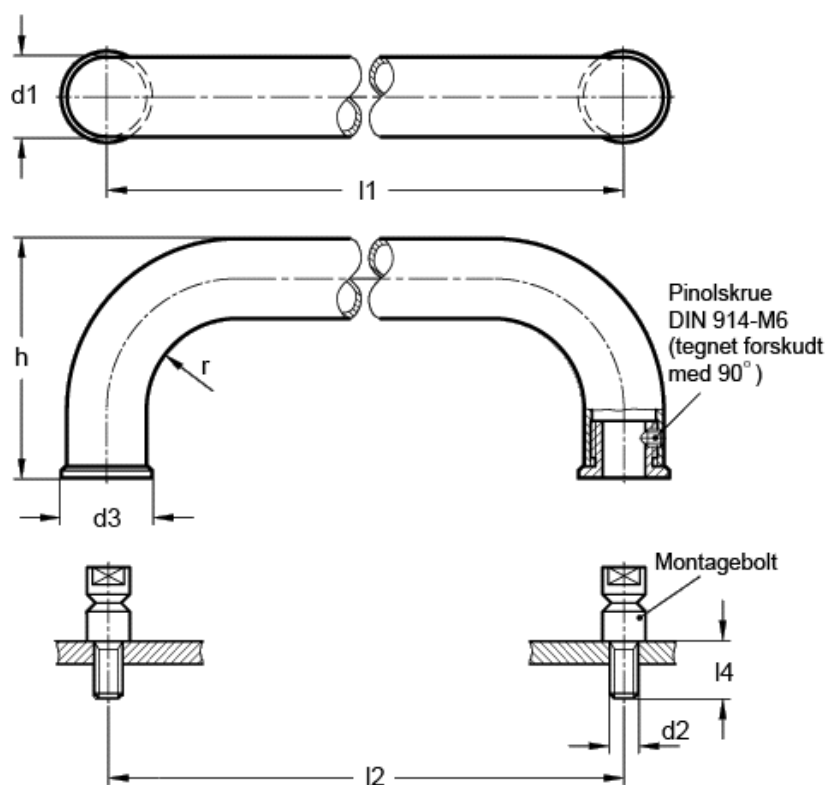

Article number: 20102367

Description: E+G Cabinet U-handle GN 426.5-28-400-B  
St. steel 304/303

## Measures

$d1$	= 28
$d2$	= M10
$d3$	= 32
$h$	= 84
$l2 \pm 0.3$	= 400
$l4$	= 20
$r$	= 32